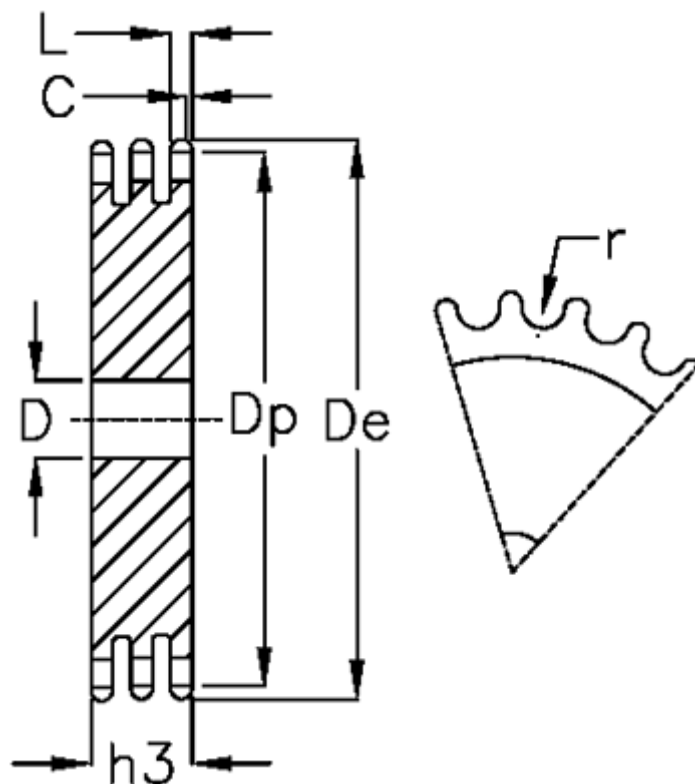

Article number: 616023008120

Description: Plate wheel 16 B-3 Z=120 triplex

## Measures

C = 3

D = 40

De = 982.8

Dp = 970.33

For chain size = 1 tomme x 17,02 mm

For chain type = 16 B-3

h3 = 79.6

L = 15.8

Number of teeth = 120

r = 15.88